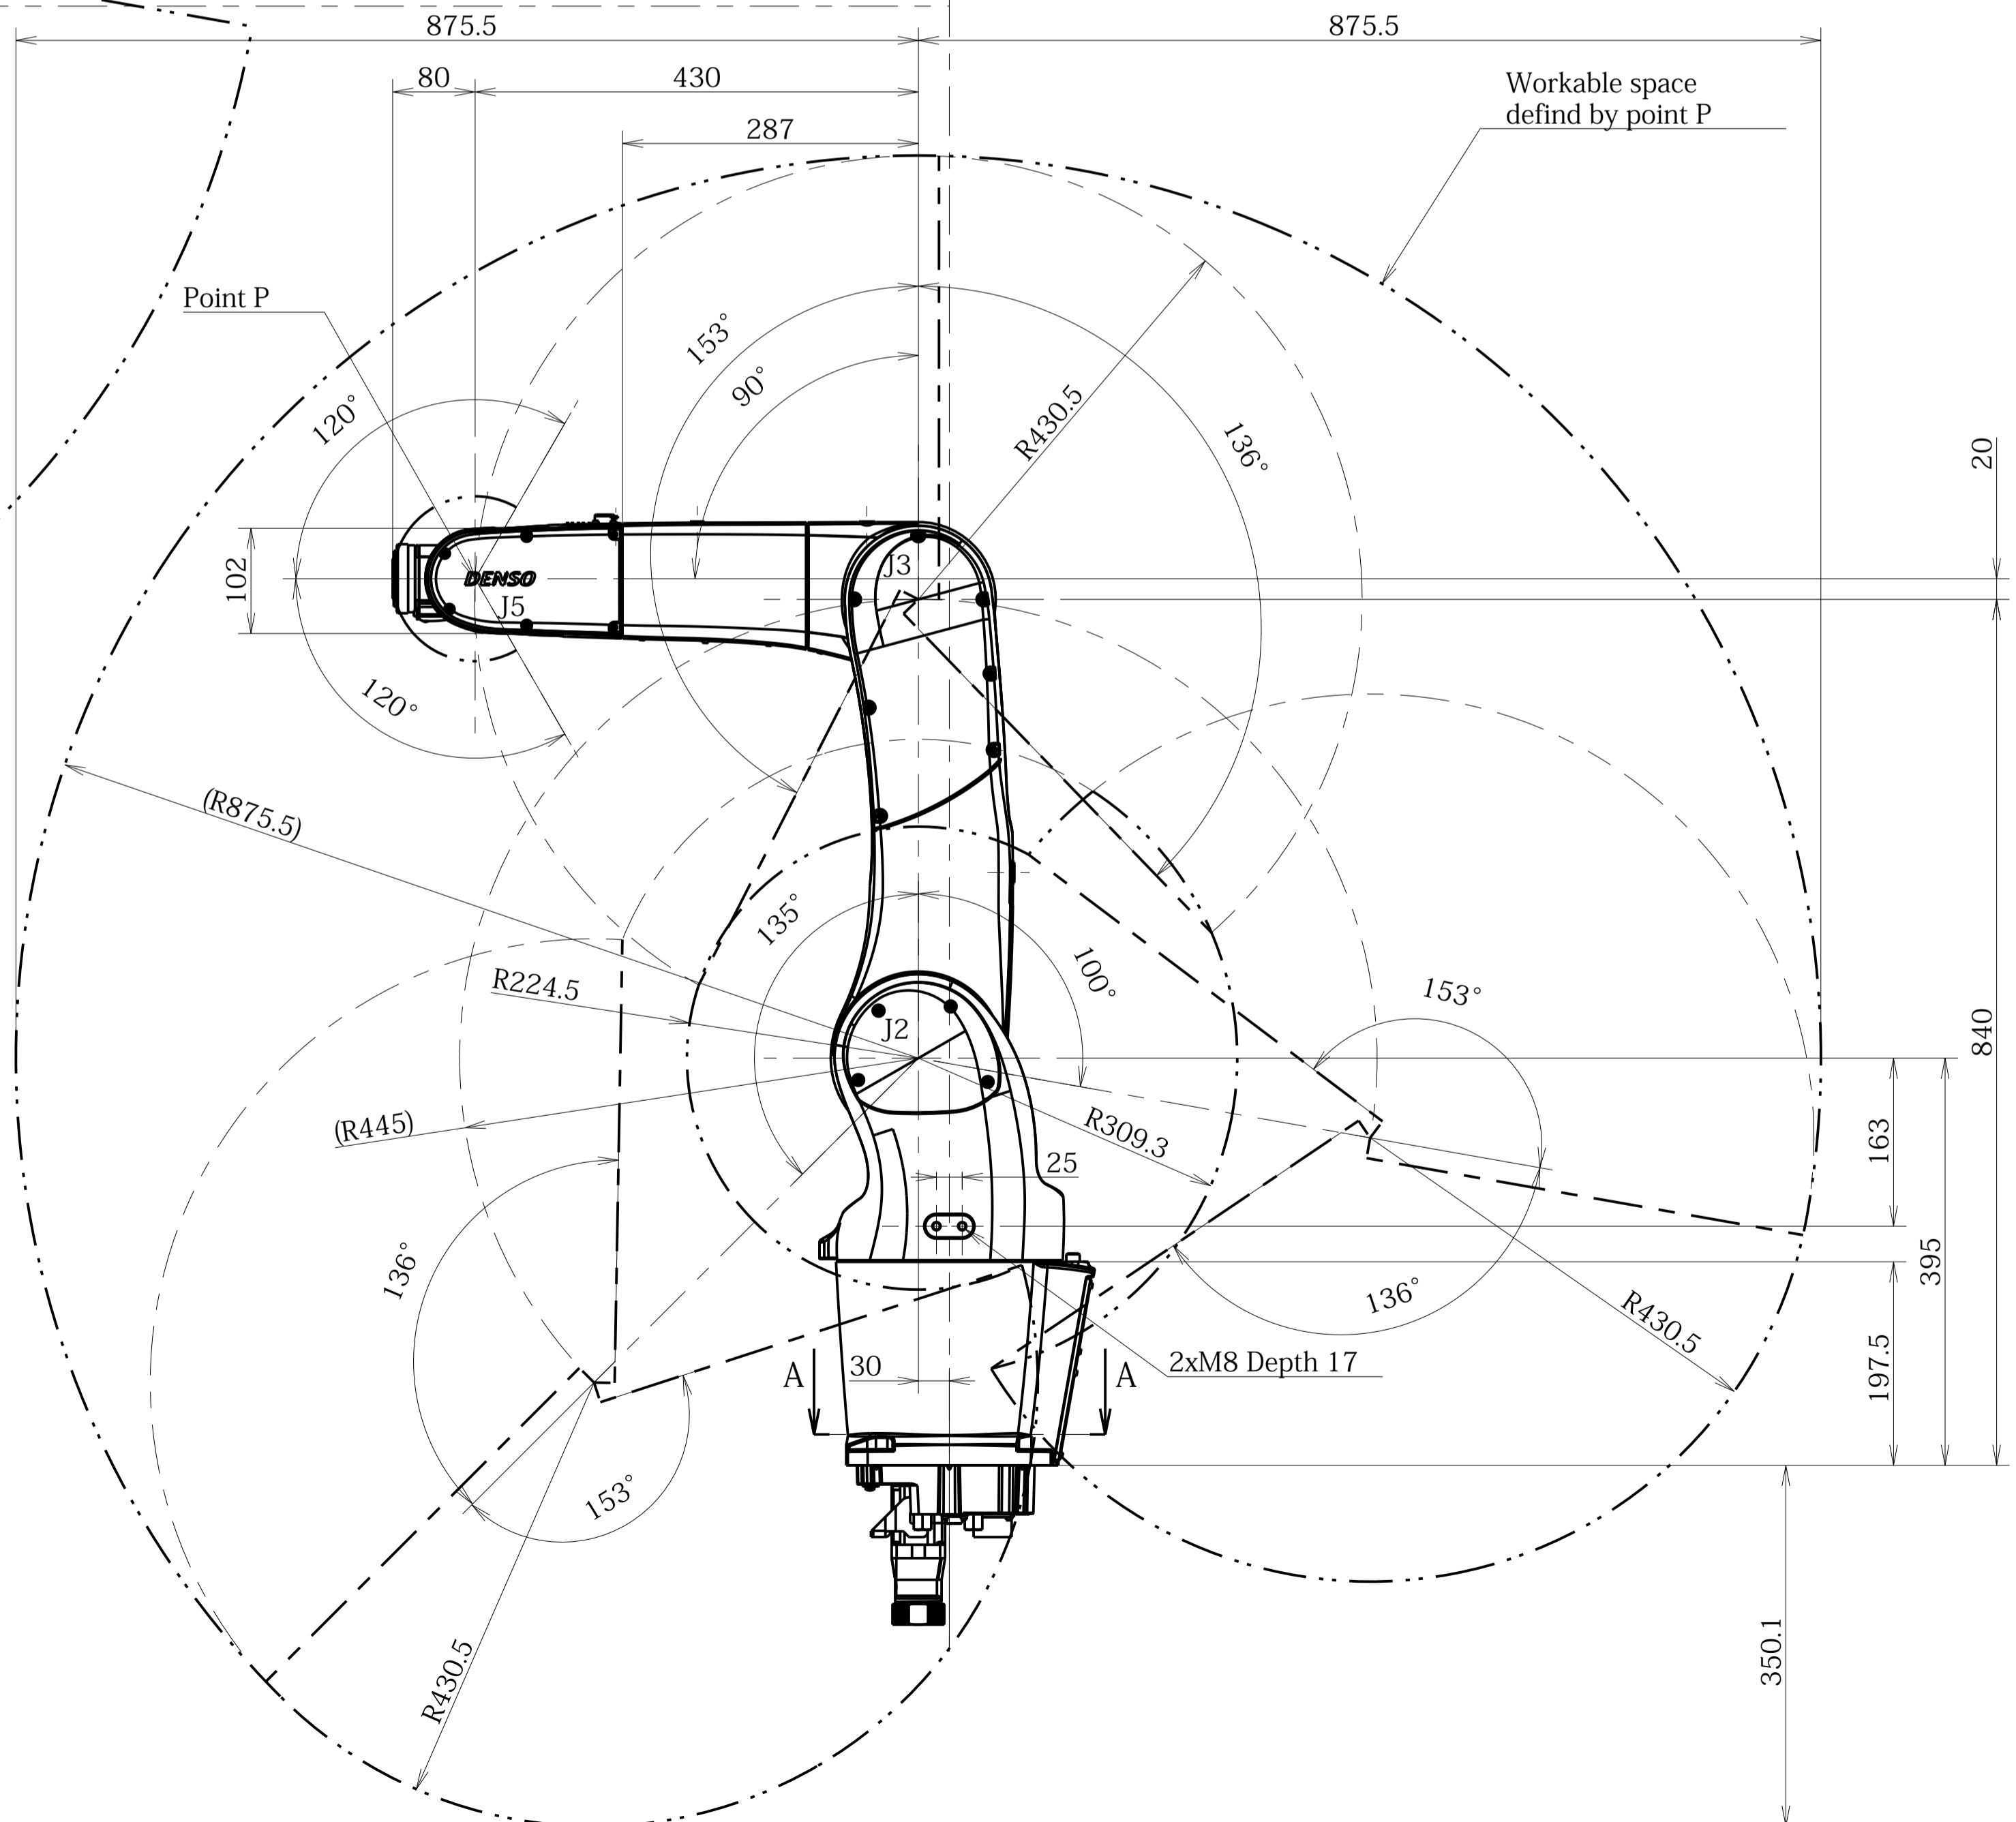

VS-087 (Bottom Connector Panel, Standard Flange, Protected type (IP67))
 410590-3280
 VS-087 (Bottom Connector Panel, Standard Flange, Dust & Mist Proof (IP54(Wrist:IP65)))
 410590-3440

Workable space
 defined by point P

Detailed drawing of base mounting face

- J1=±170°
- J2=+135° -100°
- J3=+153° -136°
- J4=±270°
- J5=±120°
- J6=±360°

Point P

Workable space
 defined by point P

Detailed drawing of end-effector mounting face

Cable space
 Angle Connector Type

2xM8 Depth 17

Cable space

Cable space
 Angle Connector Type