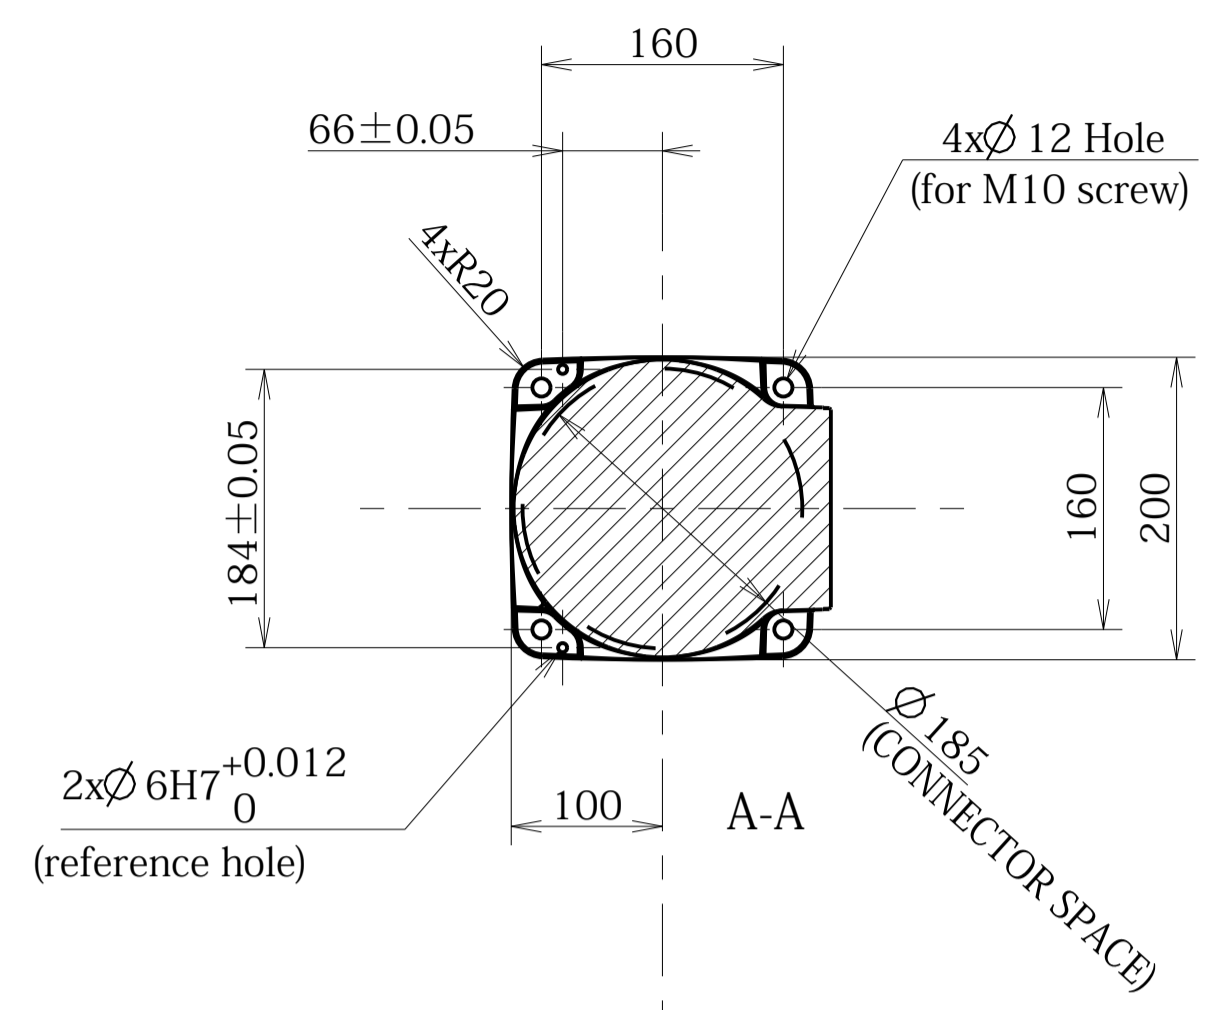

VS-087 (Bottom Connector Panel, Standard Flange, Protected type (IP67))
 410590-3280
 VS-087 (Bottom Connector Panel, Standard Flange, Dust & Mist Proof (IP54(Wrist:IP65)))
 410590-3440

Workable space
 defined by point P

Detailed drawing of base mounting face

- J1=±170°
- J2=+135° -100°
- J3=+153° -136°
- J4=±270°
- J5=±120°
- J6=±360°

Point P

Workable space
 defined by point P

Detailed drawing of end-effector mounting face

Cable space
 Angle Connector Type

2xM8 Depth 17

Cable space

Cable space
 Angle Connector Type