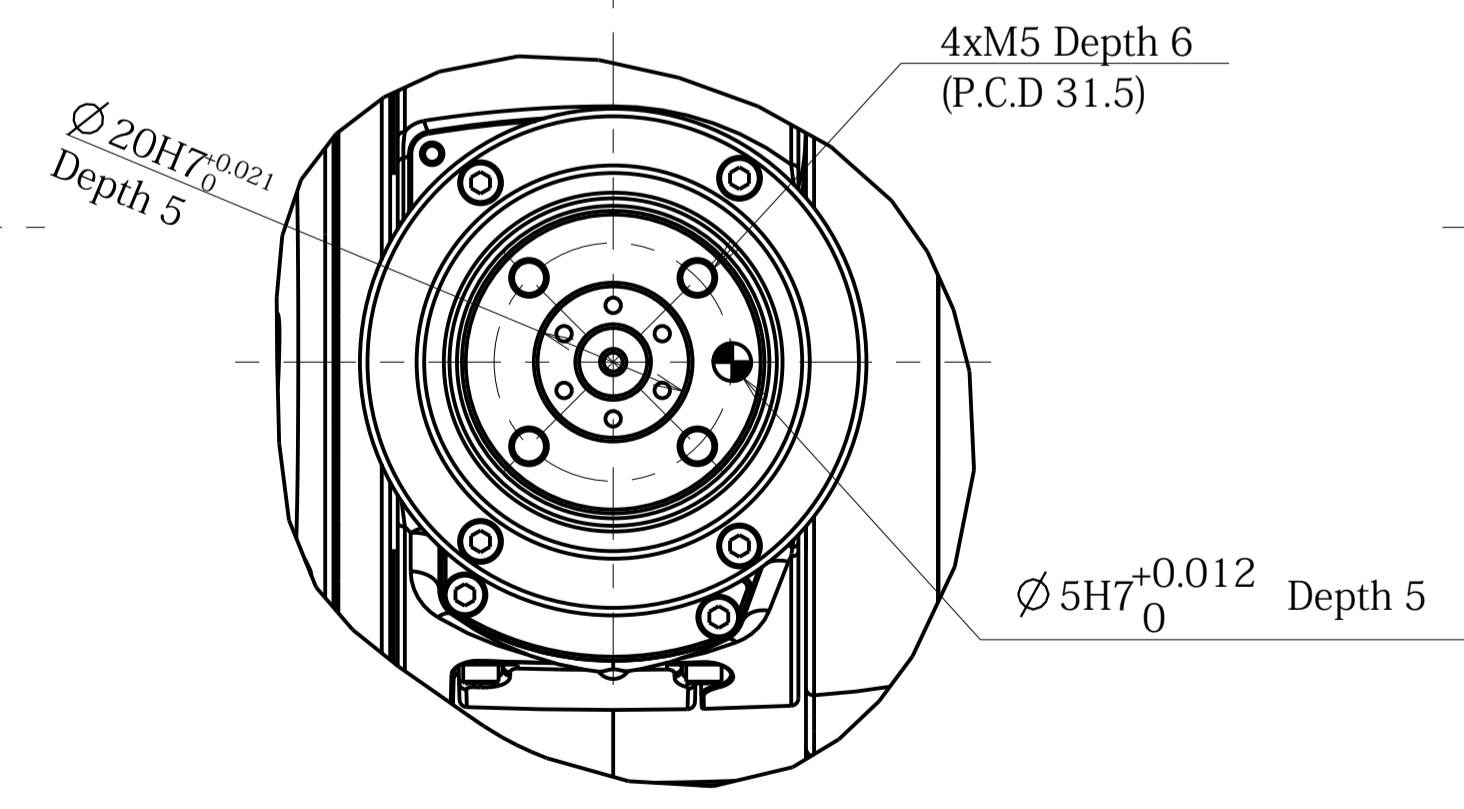

VS-087 (Bottom Connector Panel, Standard Flange, Protected type (IP67))
 410590-3280
 VS-087 (Bottom Connector Panel, Standard Flange, Dust & Mist Proof (IP54(Wrist:IP65)))
 410590-3440

Workable space
 defined by point P

Detailed drawing of base mounting face

- J1=±170°
- J2=+135° -100°
- J3=+153° -136°
- J4=±270°
- J5=±120°
- J6=±360°

Point P

Workable space
 defined by point P

Detailed drawing of end-effector mounting face

Cable space
 Angle Connector Type

2xM8 Depth 17

Cable space

Cable space
 Angle Connector Type