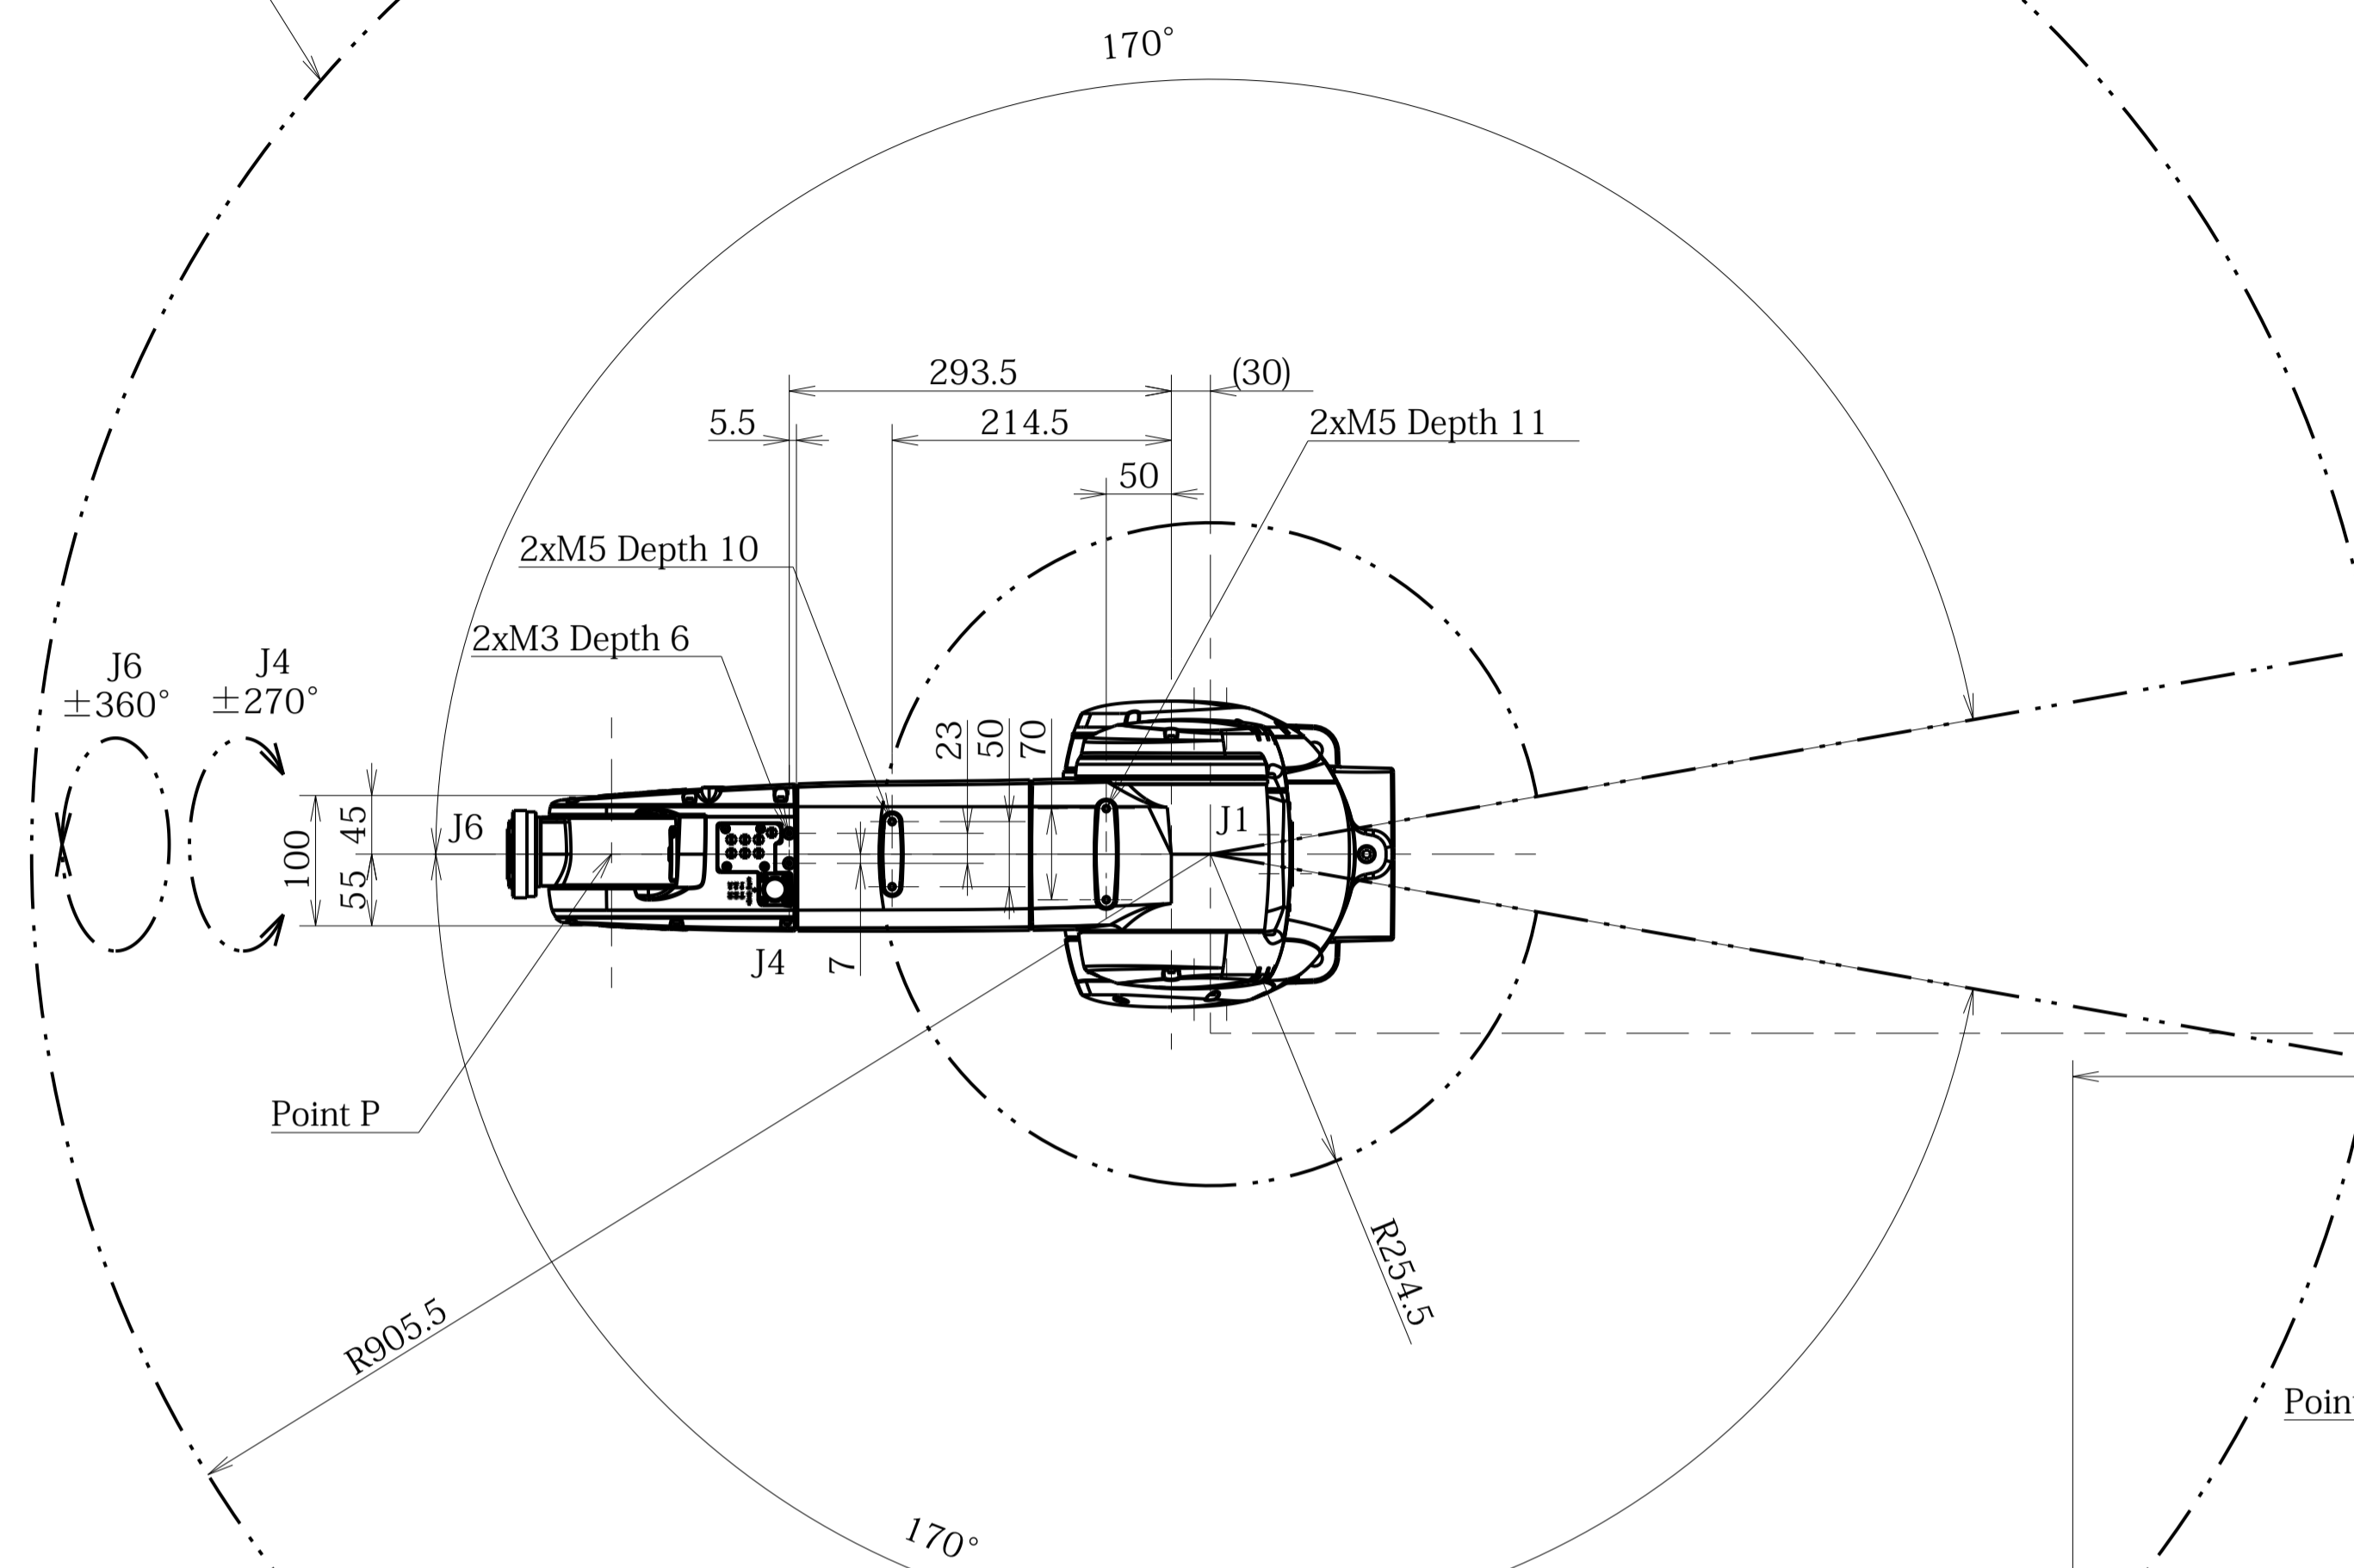

VS-087 (Bottom Connector Panel, Standard Flange, Protected type (IP67))
 410590-3280
 VS-087 (Bottom Connector Panel, Standard Flange, Dust & Mist Proof (IP54(Wrist:IP65)))
 410590-3440

Workable space
 defined by point P

Detailed drawing of base mounting face

- J1=±170°
- J2=+135° -100°
- J3=+153° -136°
- J4=±270°
- J5=±120°
- J6=±360°

Point P

Workable space
 defined by point P

Detailed drawing of end-effector mounting face

Cable space
 Angle Connector Type

2xM8 Depth 17

Cable space

Cable space
 Angle Connector Type