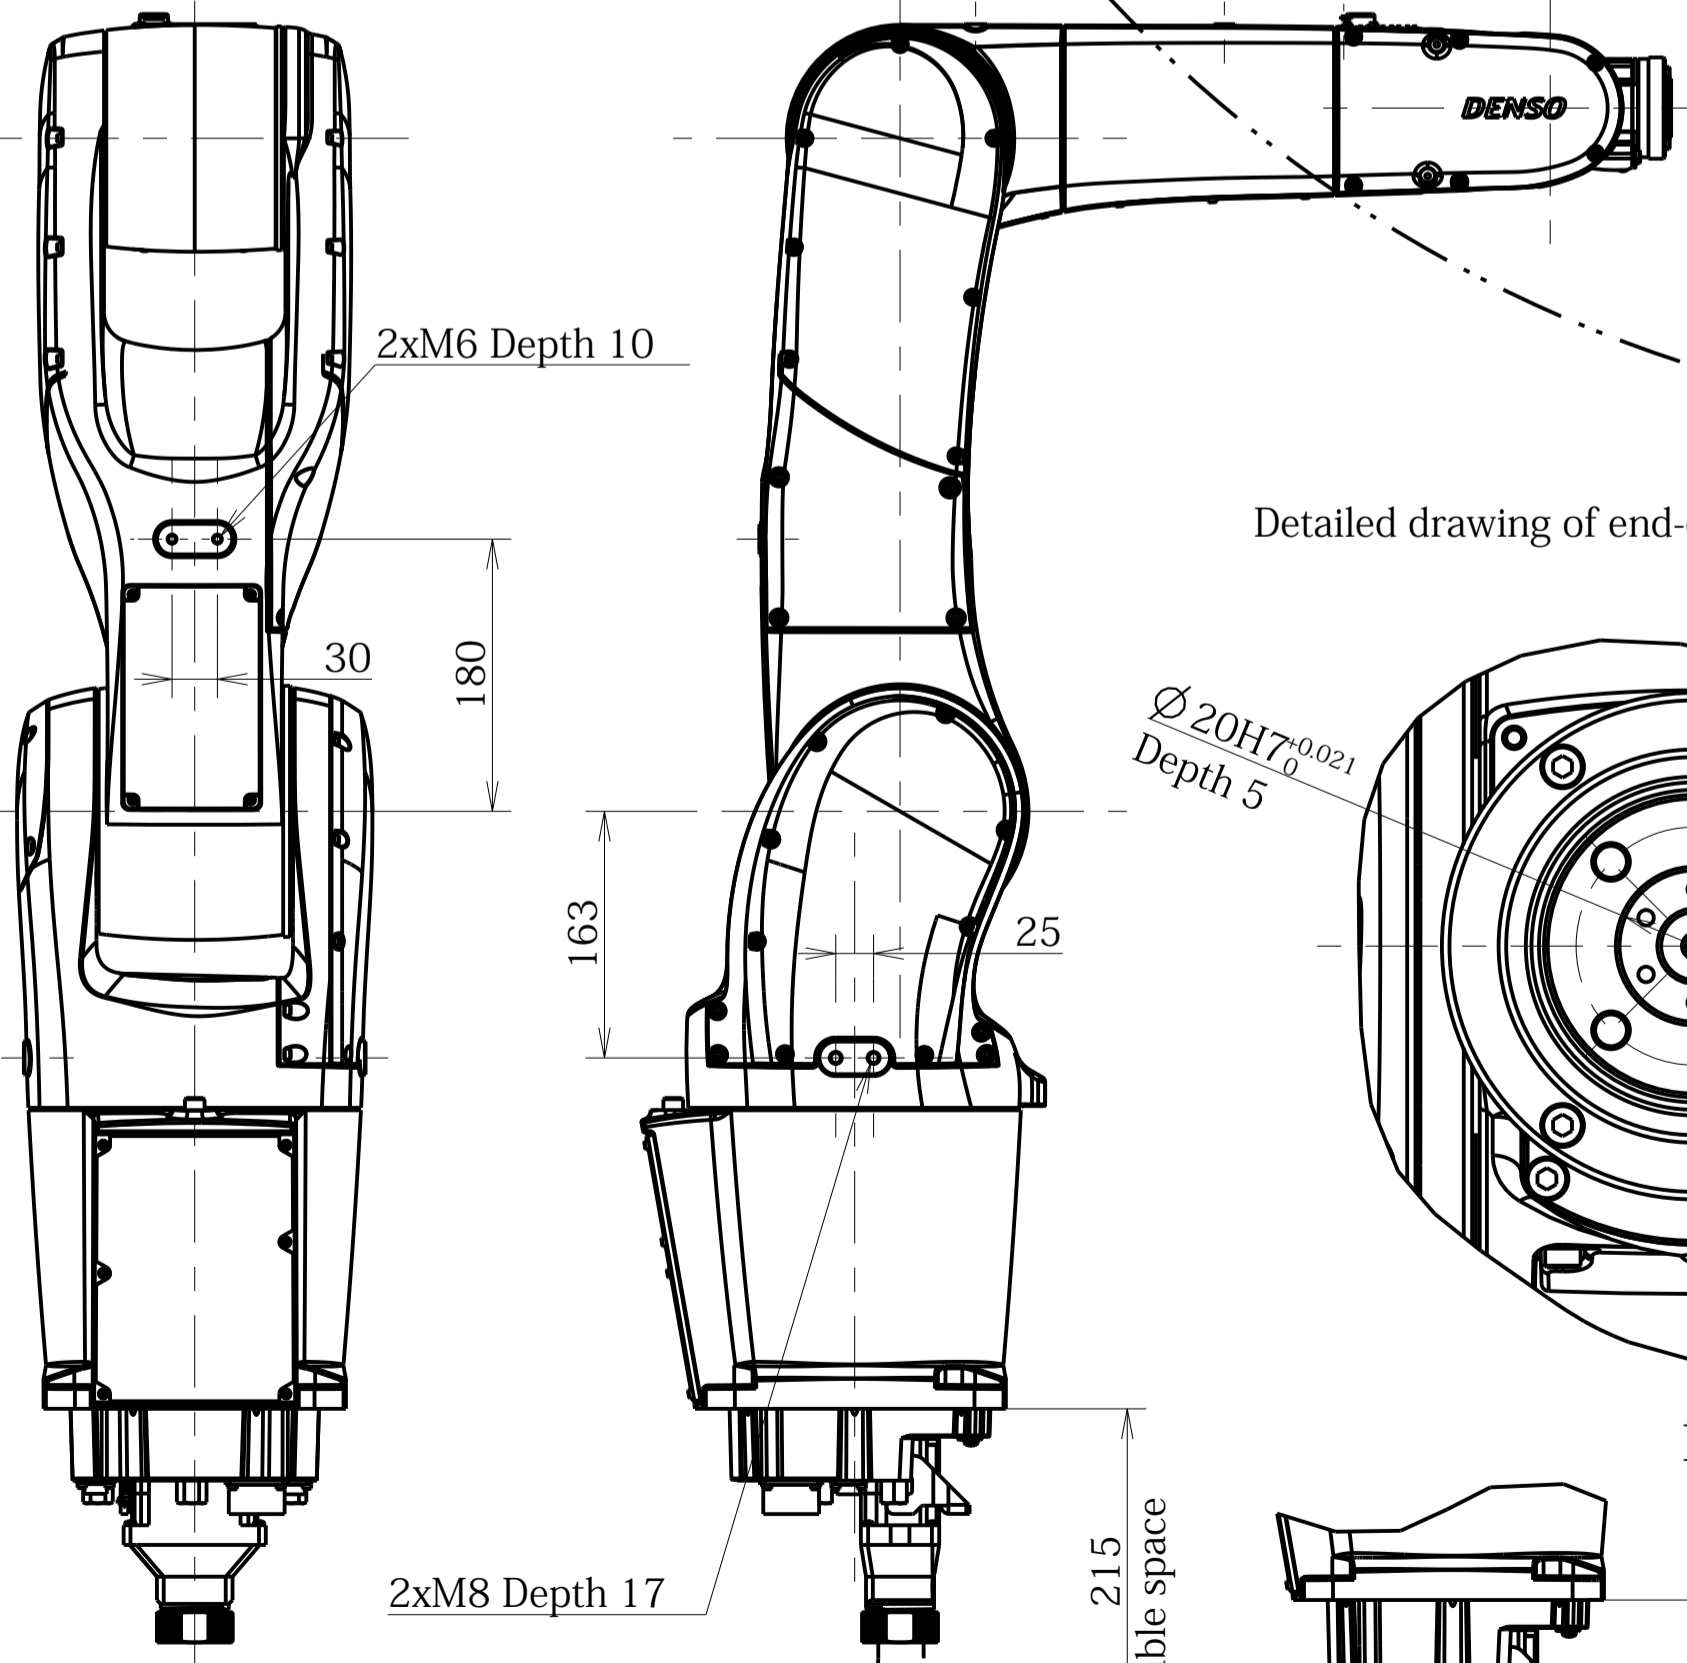

VS-087 (Bottom Connector Panel, Standard Flange, Protected type (IP67))
 410590-3280
 VS-087 (Bottom Connector Panel, Standard Flange, Dust & Mist Proof (IP54(Wrist:IP65)))
 410590-3440

Workable space
 defined by point P

Detailed drawing of base mounting face

- J1=±170°
- J2=+135° -100°
- J3=+153° -136°
- J4=±270°
- J5=±120°
- J6=±360°

Point P

Workable space
 defined by point P

Detailed drawing of end-effector mounting face

Cable space
 Angle Connector Type

2xM8 Depth 17

Cable space

Cable space
 Angle Connector Type