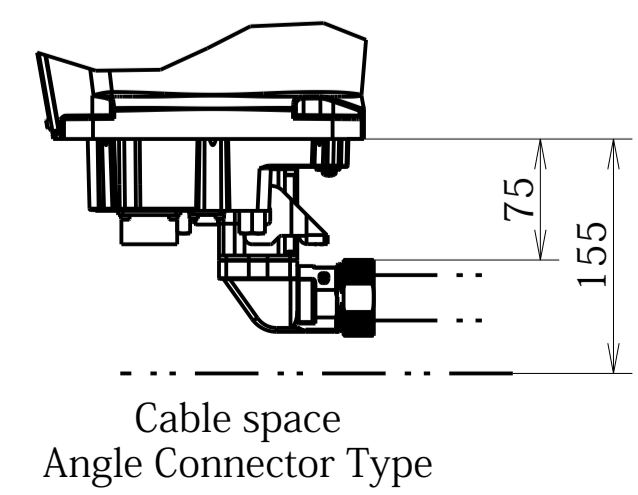

VS-087 (Bottom Connector Panel, Standard Flange, Protected type (IP67))
 410590-3280
 VS-087 (Bottom Connector Panel, Standard Flange, Dust & Mist Proof (IP54(Wrist:IP65)))
 410590-3440

Workable space
 defined by point P

Detailed drawing of base mounting face

- J1=±170°
- J2=+135° -100°
- J3=+153° -136°
- J4=±270°
- J5=±120°
- J6=±360°

Point P

Workable space
 defined by point P

Detailed drawing of end-effector mounting face

Cable space
 Angle Connector Type

2xM8 Depth 17

Cable space

Cable space
 Angle Connector Type